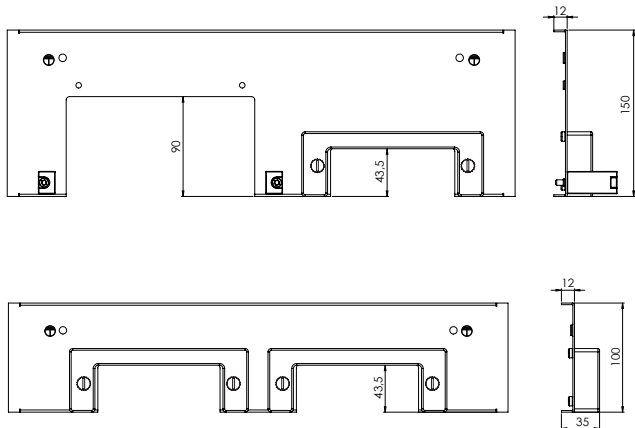

KDR-ESR

Enclosure Base Plate with Slide Frames

Sealing tape
Order No. 42999 (PU: 1 m)

Enclosure type	Enclosure width	Total length base plate	Sight size of base plate opening	No. of possible cable entries				Order No.
				JUMBO 1	JUMBO 2	KEL(-U) 16 ...	KEL(-U) 24 ...	
TS8	600 mm	458 mm	435 mm	-	-	-	2	43079
	600 mm	458 mm	435 mm	-	1	-	1	43070
	600 mm	458 mm	435 mm	1	-	2	-	43071
TS8	800 mm	658 mm	635 mm	-	-	1	3	43080
	800 mm	658 mm	635 mm	1	-	-	3	43072
	800 mm	658 mm	635 mm	-	1	-	2	43073
TS8	1000 mm without division bar	858 mm	835 mm	-	-	-	5	43081
	1000 mm without division bar	858 mm	835 mm	1	-	-	4	43074
	1000 mm without division bar	858 mm	835 mm	-	1	-	3	43075
TS8	1000 mm* with division bar	420 mm	398 mm	-	-	-	2	43082
	1000 mm* with division bar	420 mm	398 mm	1	-	-	1	43076
	1000 mm* with division bar	420 mm	398 mm	-	1	-	1	43077
TS8	1200 mm*	518 mm	495 mm	-	-	-	3	43083
	1200 mm*	518 mm	495 mm	1	-	-	2	43078
	1200 mm*	518 mm	495 mm	-	1	-	1	43084

* in case both fields of the enclosure are equipped, 2 complete base plates are necessary.